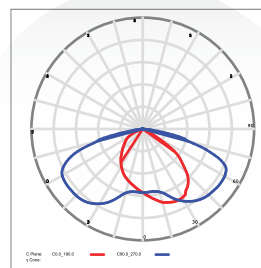

Typical model specification

Part #	Power	LEDs Qty	Lens Qty	Out Current (Each Chis)	Efficacy (IES)	Total Lumens	N.W	Product Dimension
ALROUF-STL	10W	24	2	63mA	145lm/w	1450lm	4.0kg/8.8lbs	577x233x103mm 22.7x9.2x4.1in
	20W	32	2	95mA	140lm/w	2800lm		
	30W	48	4	95mA	140lm/w	4200lm		
	40W	60	4	102mA	140lm/w	5600lm		
	50W	60	4	125mA	135lm/w	6750lm		
ALROUF-STL	60W	72	6	125mA	137lm/w	8220lm	4.0kg/8.8lbs	627x272x103mm 24.7x10.7x4.1in
	70W	96	6	112mA	143lm/w	10010lm		
	80W	96	6	126mA	140lm/w	11200lm	5.0kg11.0lbs	
	90W	96	6	145mA	137lm/w	12330lm		
	100W	96	6	155mA	135lm/w	13500lm		
ALROUF-STL	110W	112	7	152mA	132lm/w	14520lm	5.0kg11.0lbs	627x272x103mm 24.7x10.7x4.1in
	120W	144	9	130mA	142lm/w	17040lm		
	130W	144	9	140mA	139lm/w	18070lm		
	140W	144	9	150mA	137lm/w	19180lm		
	150W	144	9	155mA	135lm/w	20250lm		
ALROUF-STL	160W	192	12	130mA	137lm/w	21920lm	6.0kg13.2lbs	767x300x103mm 30.2x11.8x4.1in
	170W	240	16	112mA	140lm/w	23800lm	6.5kg14.3lbs	
	180W	240	16	120mA	138lm/w	24840lm		
	200W	240	16	130mA	135lm/w	27000lm		

Photometrics

80x150(Type II -S)

85x155(Type II -S)

90x150(Type III -S)

100x150(Type III -S)

Electrics

Future Ready NEMA/Zhaga Connection

Ready NEMA or Zhaga socket to enable further control of streetlight from simple photocell to smart city controller node.