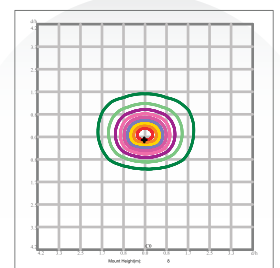

Typical model specification

Part #	Power	LEDs Qty	Lens Qty	Out Current (Each Chis)	Efficacy (IES)	Total Lumens	N.W	Product Dimension
ALROUF-STL	10W	24	2	63mA	145lm/w	1450lm	4.0kg/8.8lbs	577x233x103mm 22.7x9.2x4.1in
	20W	32	2	95mA	140lm/w	2800lm		
	30W	48	4	95mA	140lm/w	4200lm		
	40W	60	4	102mA	140lm/w	5600lm		
	50W	60	4	125mA	135lm/w	6750lm		
ALROUF-STL	60W	72	6	125mA	137lm/w	8220lm	4.0kg/8.8lbs	627x272x103mm 24.7x10.7x4.1in
	70W	96	6	112mA	143lm/w	10010lm		
	80W	96	6	126mA	140lm/w	11200lm	5.0kg11.0lbs	
	90W	96	6	145mA	137lm/w	12330lm		
	100W	96	6	155mA	135lm/w	13500lm		
ALROUF-STL	110W	112	7	152mA	132lm/w	14520lm	5.0kg11.0lbs	627x272x103mm 24.7x10.7x4.1in
	120W	144	9	130mA	142lm/w	17040lm		
	130W	144	9	140mA	139lm/w	18070lm		
	140W	144	9	150mA	137lm/w	19180lm		
	150W	144	9	155mA	135lm/w	20250lm		
ALROUF-STL	160W	192	12	130mA	137lm/w	21920lm	6.0kg13.2lbs	767x300x103mm 30.2x11.8x4.1in
	170W	240	16	112mA	140lm/w	23800lm	6.5kg14.3lbs	
	180W	240	16	120mA	138lm/w	24840lm		
	200W	240	16	130mA	135lm/w	27000lm		

Photometrics

80x150(Type II -S)

85x155(Type II -S)

90x150(Type III -S)

100x150(Type III -S)

Electrics

Future Ready NEMA/Zhaga Connection

Ready NEMA or Zhaga socket to enable further control of streetlight from simple photocell to smart city controller node.