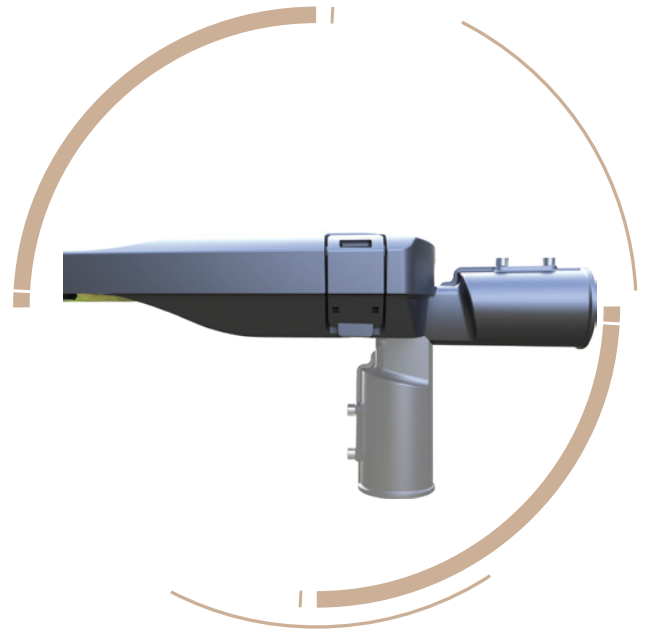

alrouf
LIGHTING TECHNOLOGY CO.Ltd.

شركة الروف
لتقنية الإنارة المحدودة

An iso 9001-2015
Certified company

ALROUF ICON SERIES STREET LIGHT

www.alroufled.com

Performance

Philips Lumileds	IP66
10W~200W	IK08
4500~5500K (2500~6500K Optional)	80x150° / 85x155° / 90x150° / 100x150°
≥70	Operating Temperature:-45°C to +45°C (-49°F to 113°F)
L70>100,000hours	Storing Temperature:-45°C to +80°C (-49°F to 176°F)
AC 100~277V	132lm/W~145lm/W
0.95 min	3G Vibration
	Inventronics / Sosen

Certification

Time to Change

Icon is a perfect lighting solution for municipalities looking for a fast return on investment. As a true point-to-point replacement solution for conventional light sources, the compact luminaire, with elegant finless design, is eco-friendly and easy to install with its tool-free access to gear tray and tool-free replacement of the component in the gear compartment.

Icon is available with a number of different optics and lumen packages that can even be tuned further to fit exact project requirements. Its universal spigot is adapted to both posttop and side-entry mounting.

With future-ready socket and could be paired with any control system, Icon could achieve up to 75% of energy savings compared to conventional lamp systems.

Product Features

- System Light efficacy 140 LPW.
- Rugged one-piece die cast housing with corrosive resistant polyester powder coat finish body.
- Multiple choices of optical lenses for true type and type street lighting pattern.
- Tool free access for easy installation, direct slide-in mount.
- IP66 water and dust proof.
- 3G Vibration & IK08 impact resistance.
- 5-10 Years Warranty.