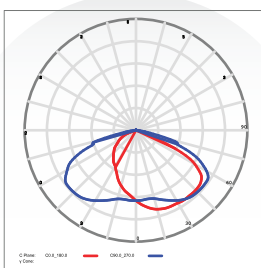

Typical model specification

Part #	Power	LEDs Qty	Lens Qty	Out Current (Each Chis)	Efficacy (IES)	Total Lumens	N.W	Product Dimension
ALROUF-STL	10W	24	2	63mA	145lm/w	1450lm	4.0kg/8.8lbs	577x233x103mm 22.7x9.2x4.1in
	20W	32	2	95mA	140lm/w	2800lm		
	30W	48	4	95mA	140lm/w	4200lm		
	40W	60	4	102mA	140lm/w	5600lm		
	50W	60	4	125mA	135lm/w	6750lm		
ALROUF-STL	60W	72	6	125mA	137lm/w	8220lm	4.0kg/8.8lbs	627x272x103mm 24.7x10.7x4.1in
	70W	96	6	112mA	143lm/w	10010lm		
	80W	96	6	126mA	140lm/w	11200lm	5.0kg11.0lbs	
	90W	96	6	145mA	137lm/w	12330lm		
	100W	96	6	155mA	135lm/w	13500lm		
ALROUF-STL	110W	112	7	152mA	132lm/w	14520lm	5.0kg11.0lbs	627x272x103mm 24.7x10.7x4.1in
	120W	144	9	130mA	142lm/w	17040lm		
	130W	144	9	140mA	139lm/w	18070lm		
	140W	144	9	150mA	137lm/w	19180lm		
	150W	144	9	155mA	135lm/w	20250lm		
ALROUF-STL	160W	192	12	130mA	137lm/w	21920lm	6.0kg13.2lbs	767x300x103mm 30.2x11.8x4.1in
	170W	240	16	112mA	140lm/w	23800lm	6.5kg14.3lbs	
	180W	240	16	120mA	138lm/w	24840lm		
	200W	240	16	130mA	135lm/w	27000lm		

Photometrics

80x150(Type II -S)

85x155(Type II -S)

90x150(Type III -S)

100x150(Type III -S)

Electrics

Future Ready NEMA/Zhaga Connection

Ready NEMA or Zhaga socket to enable further control of streetlight from simple photocell to smart city controller node.