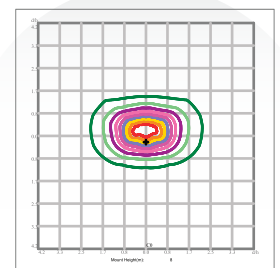

Typical model specification

Part #	Power	LEDs Qty	Lens Qty	Out Current (Each Chis)	Efficacy (IES)	Total Lumens	N.W	Product Dimension
ALROUF-STL	10W	24	2	63mA	145lm/w	1450lm	4.0kg/8.8lbs	577x233x103mm 22.7x9.2x4.1in
	20W	32	2	95mA	140lm/w	2800lm		
	30W	48	4	95mA	140lm/w	4200lm		
	40W	60	4	102mA	140lm/w	5600lm		
	50W	60	4	125mA	135lm/w	6750lm		
ALROUF-STL	60W	72	6	125mA	137lm/w	8220lm	4.0kg/8.8lbs	627x272x103mm 24.7x10.7x4.1in
	70W	96	6	112mA	143lm/w	10010lm		
	80W	96	6	126mA	140lm/w	11200lm	5.0kg11.0lbs	
	90W	96	6	145mA	137lm/w	12330lm		
	100W	96	6	155mA	135lm/w	13500lm		
ALROUF-STL	110W	112	7	152mA	132lm/w	14520lm	5.0kg11.0lbs	627x272x103mm 24.7x10.7x4.1in
	120W	144	9	130mA	142lm/w	17040lm		
	130W	144	9	140mA	139lm/w	18070lm		
	140W	144	9	150mA	137lm/w	19180lm		
	150W	144	9	155mA	135lm/w	20250lm		
ALROUF-STL	160W	192	12	130mA	137lm/w	21920lm	6.0kg13.2lbs	767x300x103mm 30.2x11.8x4.1in
	170W	240	16	112mA	140lm/w	23800lm	6.5kg14.3lbs	
	180W	240	16	120mA	138lm/w	24840lm		
	200W	240	16	130mA	135lm/w	27000lm		

Photometrics

80x150(Type II -S)

85x155(Type II -S)

90x150(Type III -S)

100x150(Type III -S)

Electrics

Future Ready NEMA/Zhaga Connection

Ready NEMA or Zhaga socket to enable further control of streetlight from simple photocell to smart city controller node.