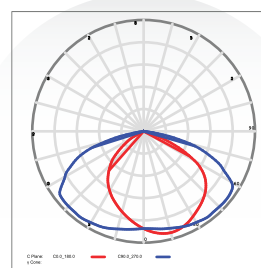

Typical model specification

Part #	Power	LEDs Qty	Lens Qty	Out Current (Each Chis)	Efficacy (IES)	Total Lumens	N.W	Product Dimension
ALROUF-STL	10W	24	2	63mA	145lm/w	1450lm	4.0kg/8.8lbs	577x233x103mm 22.7x9.2x4.1in
	20W	32	2	95mA	140lm/w	2800lm		
	30W	48	4	95mA	140lm/w	4200lm		
	40W	60	4	102mA	140lm/w	5600lm		
	50W	60	4	125mA	135lm/w	6750lm		
ALROUF-STL	60W	72	6	125mA	137lm/w	8220lm	4.0kg/8.8lbs	627x272x103mm 24.7x10.7x4.1in
	70W	96	6	112mA	143lm/w	10010lm		
	80W	96	6	126mA	140lm/w	11200lm	5.0kg11.0lbs	
	90W	96	6	145mA	137lm/w	12330lm		
	100W	96	6	155mA	135lm/w	13500lm		
ALROUF-STL	110W	112	7	152mA	132lm/w	14520lm	5.0kg11.0lbs	627x272x103mm 24.7x10.7x4.1in
	120W	144	9	130mA	142lm/w	17040lm		
	130W	144	9	140mA	139lm/w	18070lm		
	140W	144	9	150mA	137lm/w	19180lm		
	150W	144	9	155mA	135lm/w	20250lm		
ALROUF-STL	160W	192	12	130mA	137lm/w	21920lm	6.0kg13.2lbs	767x300x103mm 30.2x11.8x4.1in
	170W	240	16	112mA	140lm/w	23800lm	6.5kg14.3lbs	
	180W	240	16	120mA	138lm/w	24840lm		
	200W	240	16	130mA	135lm/w	27000lm		

Photometrics

80x150(Type II -S)

85x155(Type II -S)

90x150(Type III -S)

100x150(Type III -S)

Electrics

Future Ready NEMA/Zhaga Connection

Ready NEMA or Zhaga socket to enable further control of streetlight from simple photocell to smart city controller node.