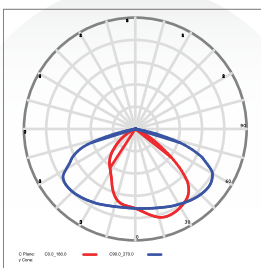

Typical model specification

Part #	Power	LEDs Qty	Lens Qty	Out Current (Each Chis)	Efficacy (IES)	Total Lumens	N.W	Product Dimension
ALROUF-STL	10W	24	2	63mA	145lm/w	1450lm	4.0kg/8.8lbs	577x233x103mm 22.7x9.2x4.1in
	20W	32	2	95mA	140lm/w	2800lm		
	30W	48	4	95mA	140lm/w	4200lm		
	40W	60	4	102mA	140lm/w	5600lm		
	50W	60	4	125mA	135lm/w	6750lm		
ALROUF-STL	60W	72	6	125mA	137lm/w	8220lm	4.0kg/8.8lbs	627x272x103mm 24.7x10.7x4.1in
	70W	96	6	112mA	143lm/w	10010lm		
	80W	96	6	126mA	140lm/w	11200lm	5.0kg11.0lbs	
	90W	96	6	145mA	137lm/w	12330lm		
	100W	96	6	155mA	135lm/w	13500lm		
ALROUF-STL	110W	112	7	152mA	132lm/w	14520lm	5.0kg11.0lbs	627x272x103mm 24.7x10.7x4.1in
	120W	144	9	130mA	142lm/w	17040lm		
	130W	144	9	140mA	139lm/w	18070lm		
	140W	144	9	150mA	137lm/w	19180lm		
	150W	144	9	155mA	135lm/w	20250lm		
ALROUF-STL	160W	192	12	130mA	137lm/w	21920lm	6.0kg13.2lbs	767x300x103mm 30.2x11.8x4.1in
	170W	240	16	112mA	140lm/w	23800lm	6.5kg14.3lbs	
	180W	240	16	120mA	138lm/w	24840lm		
	200W	240	16	130mA	135lm/w	27000lm		

Photometrics

80x150(Type II -S)