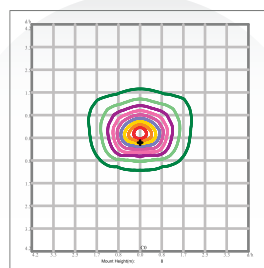

Typical model specification

Part #	Power	LEDs Qty	Lens Qty	Out Current (Each Chis)	Efficacy (IES)	Total Lumens	N.W	Product Dimension
ALROUF-STL	10W	24	2	63mA	145lm/w	1450lm	4.0kg/8.8lbs	577x233x103mm 22.7x9.2x4.1in
	20W	32	2	95mA	140lm/w	2800lm		
	30W	48	4	95mA	140lm/w	4200lm		
	40W	60	4	102mA	140lm/w	5600lm		
	50W	60	4	125mA	135lm/w	6750lm		
ALROUF-STL	60W	72	6	125mA	137lm/w	8220lm	4.0kg/8.8lbs	627x272x103mm 24.7x10.7x4.1in
	70W	96	6	112mA	143lm/w	10010lm		
	80W	96	6	126mA	140lm/w	11200lm	5.0kg11.0lbs	
	90W	96	6	145mA	137lm/w	12330lm		
	100W	96	6	155mA	135lm/w	13500lm		
ALROUF-STL	110W	112	7	152mA	132lm/w	14520lm	5.0kg11.0lbs	627x272x103mm 24.7x10.7x4.1in
	120W	144	9	130mA	142lm/w	17040lm		
	130W	144	9	140mA	139lm/w	18070lm		
	140W	144	9	150mA	137lm/w	19180lm		
	150W	144	9	155mA	135lm/w	20250lm		
ALROUF-STL	160W	192	12	130mA	137lm/w	21920lm	6.0kg13.2lbs	767x300x103mm 30.2x11.8x4.1in
	170W	240	16	112mA	140lm/w	23800lm	6.5kg14.3lbs	
	180W	240	16	120mA	138lm/w	24840lm		
	200W	240	16	130mA	135lm/w	27000lm		

Photometrics

80x150(Type II -S)

85x155(Type II -S)

90x150(Type III -S)

100x150(Type III -S)

Electrics

Future Ready NEMA/Zhaga Connection

Ready NEMA or Zhaga socket to enable further control of streetlight from simple photocell to smart city controller node.