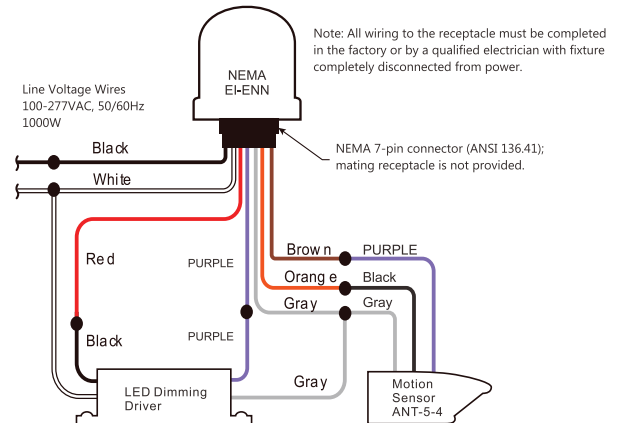

Photometrics

80x150(Type II -S)

85x155(Type II -S)

90x150(Type III -S)

100x150(Type III -S)

Electrics

Future Ready NEMA/Zhaga Connection

Ready NEMA or Zhaga socket to enable further control of streetlight from simple photocell to smart city controller node.

Tool-free Access

In order to avoid the inconvenience and safety hazards of multi-tool operation, Icon series street light is designed with tool free access to facilitate high-altitude installation and maintenance by maintenance personnel.

Installation

For high performance and long term reliability, the light should be installed in free air.

Slip Fitter Mount

1. Unlock the screws, adjust the angle of slip fitter.
2. Feed the power cord through the pole and make wiring.
3. Slide the fixture onto the pole, lock the screws.